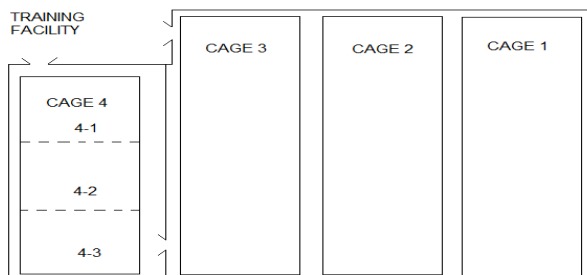

Rental Fees (hour minimum)

Options	Number of Players	Price
Individual Cage Pricing (choose from cages 1, 2, 3, or 4)	1	$10 per hour
	2	$20 per hour
Team Single Cage Pricing (choose from cages 1, 2, 3, or 4)	3 or more	$30 per hour
Team 3 Cage Price (cages 1, 2, & 3)	Unlimited	$70 per hour

Check us out at www.playitagainsportswichitawest.com (316) 729-0300